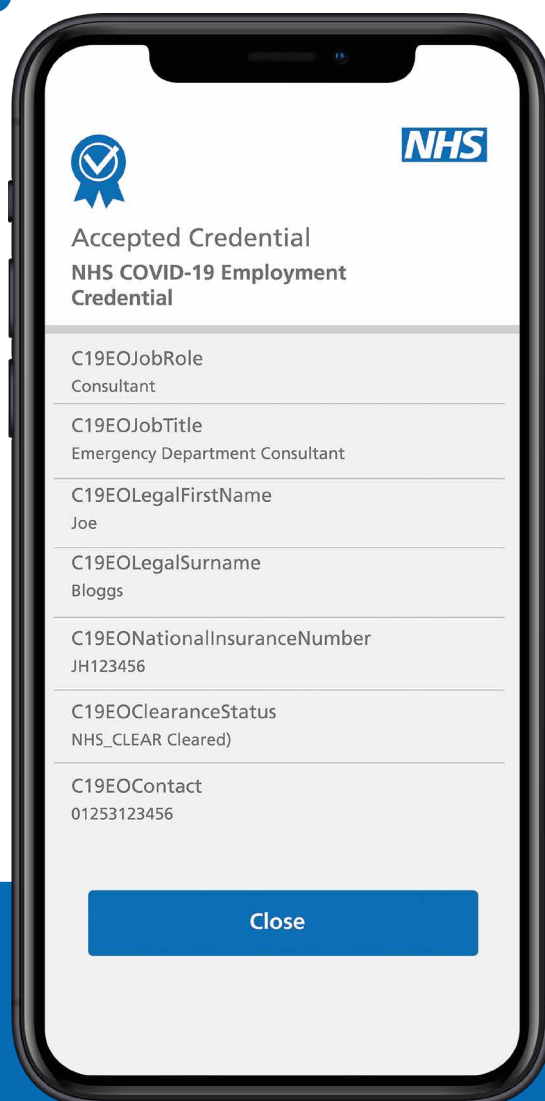

# COVID-19 Digital Staff Passport

Are you considering a voluntary deployment to support the COVID-19 response? If so, the **COVID-19 Digital Staff Passport** can help you move your information more easily:

- ✓ Secure transfer of employment checks to your host organisation
- ✓ Securely held on your smartphone
- ✓ For fast on boarding

For more information contact:  
Insert trust contact  
details here...

Scan me to visit  
[www.beta.staffpassports.nhs.uk](http://www.beta.staffpassports.nhs.uk)